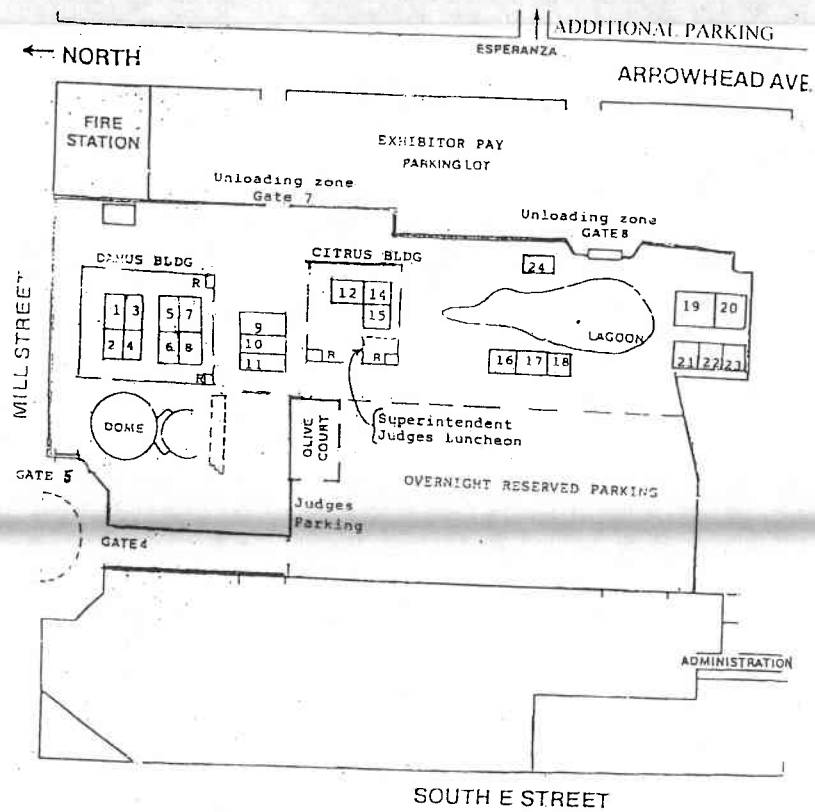

NATIONAL ORANGE SHOW
689 SOUTH "E" STREET
SAN BERNARDINO, CALIFORNIA 92408

JUDGING PROGRAM

EVENT #2012610302 #2012610301
EVENT #2012610303 #2012610305

TRI-VALLEY WORKING DOG CLUB

of Pinon Hills, Inc.

(Licensed by the American Kennel Club)

Working Group Dog Shows, Obedience Trials and Rally Trials

FRIDAY JANUARY 27, 2012

MONDAY JANUARY 30, 2012

EVENT #2012136806, 2012136803
EVENT #2012136805, 2012136804

ORANGE EMPIRE DOG CLUB, INC.

(Member of the American Kennel Club)

All Breed Dog Shows, Obedience Trials and Rally Trials

SATURDAY, JANUARY 28, 2012

SUNDAY, JANUARY 29, 2012

National Orange Show Events Center
(Damus & Citrus Buildings and adjacent grounds)

Entrance - Arrowhead Avenue - Gates 7 & 8

689 South "E" Street

San Bernardino, California 92408

Unbenched - All judging will be indoors and outdoors.

TRAVEL DIRECTIONS - Take San Bernardino Freeway (I-10) toward San Bernardino. North on I-215. Exit Orange Show Road (1st off ramp) and turn right, go two blocks, then turn left on Arrowhead Ave. Parking adjacent and across the street from Gates 7 & 8. Exhibitors entrance is through Gates 7 & 8. (Reserved overnight and vendor unloading entrance on Mill St., Gate 4).

DOG SHOW TOURS: Tours are available throughout the day on Saturday and Sunday at 10:00 AM, 11:00 AM and 1:30 PM starting at the Superintendent's table. These tours are offered by the Papillon Club of Southern California and the Southern California Beagle Club.

PARKING: Day of show parking is $5.00. Enter Gate 8 on Arrowhead Avenue. VIP parking is $15.00 for cards and $20.00 for vans. Enter Gate 5 on Mill Street. VIP parking is close to rings and inside the fenced and secure show grounds.

EXHIBITORS - PLEASE READ MAP

Note: Parking areas. Ring location. Entrances. Unloading Zones. Be sure to bring your Admission Ticket; paid admission will be required if you do not have them.

No crates or set-up within 15 feet of rings. No exercise pens in Damus or Citrus Buildings.

Grooming permitted in Buildings ONLY in designated areas. Rings 1-8 and 12-15 will be inside. All other rings outside.

24-HOUR VETERINARY CLINIC:

Animal Emergency Clinic 6pm - 8 pm Monday-Friday, 24 Hours Weekends and Holidays

From the showgrounds: West on Mill Street, or Orange Show Road. South on 215 Freeway. Exit Barton Road. The exit road is LaCrosse and the clinic is on the right.

12022 La Crosse Avenue, Grand Terrace, CA (909) 825-9350

Superintendents

Jack Bradshaw Dog Show Superintendents/Est. 1898

Post Office Box 227303, Los Angeles, California 90022

Telephone: (323) 727-0136, FAX: (323) 727-2949, WEB: www.jbradshaw.com

Chief Ring Steward Friday & Monday: Robert L. Custer, Saturday & Sunday Paul Garrity

Chief Obedience Steward Friday & Monday: Susan Cargill, Saturday & Sunday Daphne Bell

Emergency Obedience Cell Phone: Burt Yamada (909) 228-1009