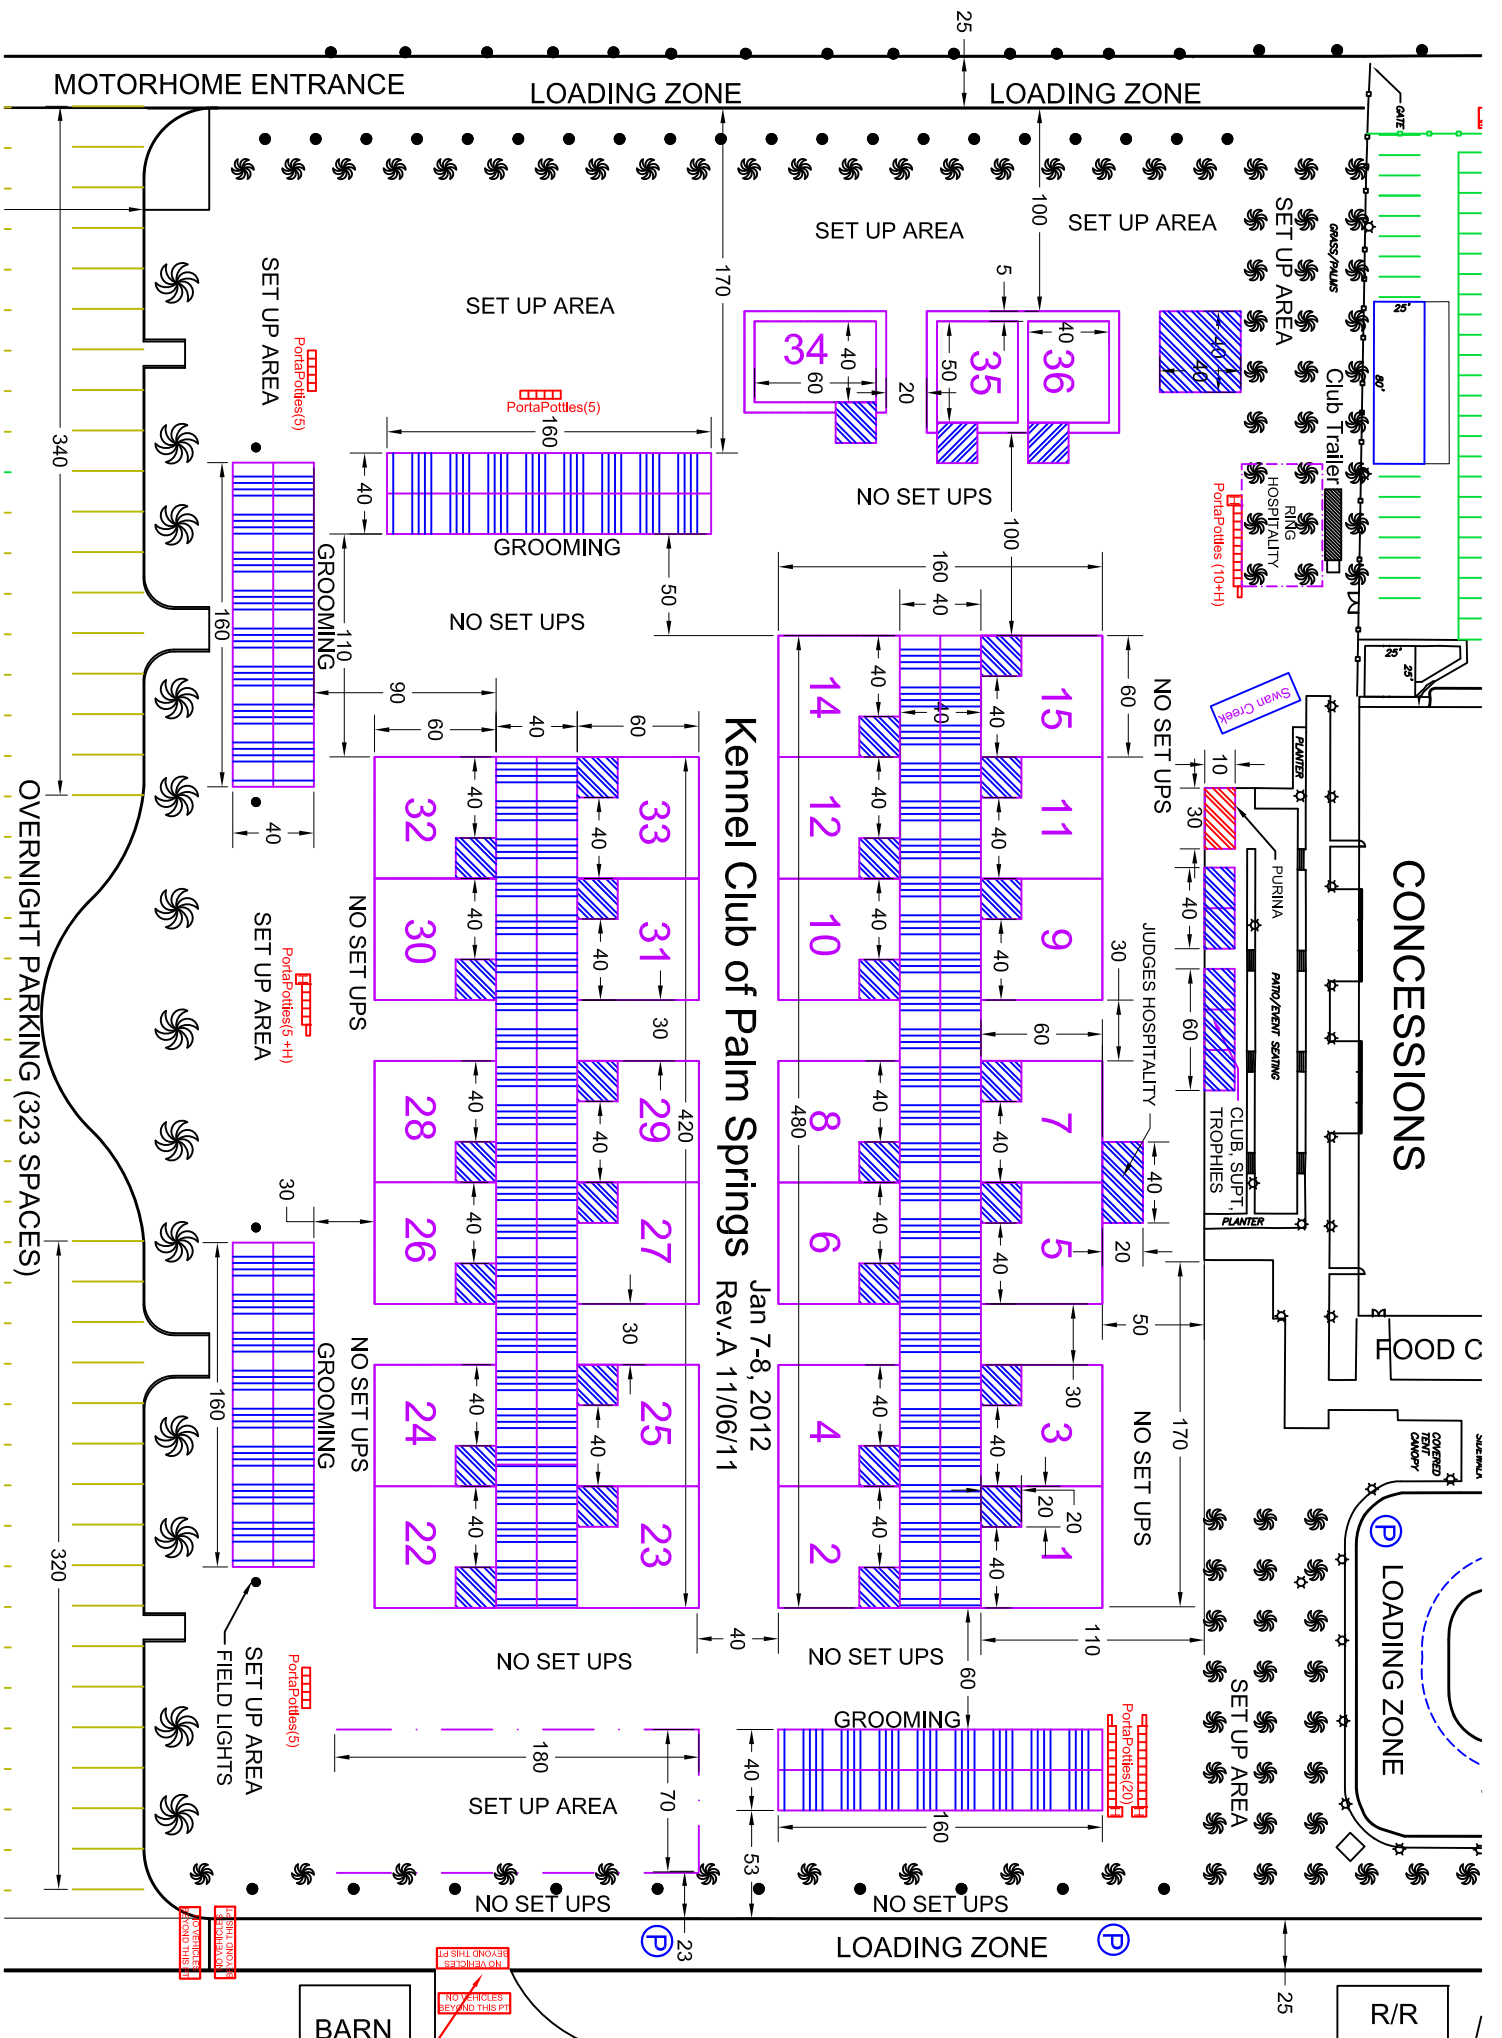

Total Dog Entries in Show: 3361