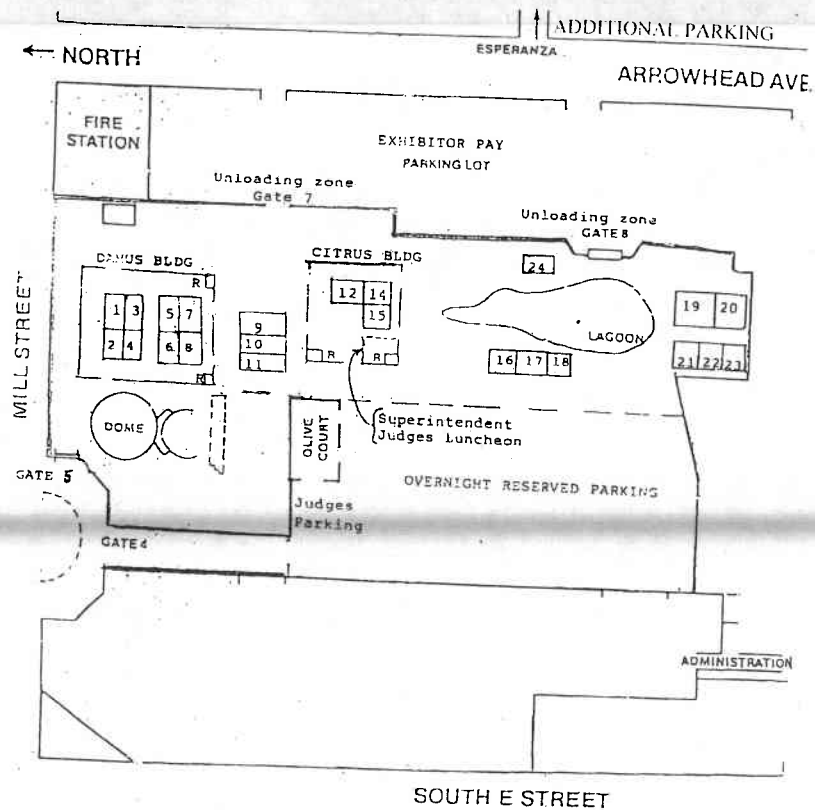

NATIONAL ORANGE SHOW
689 SOUTH "E" STREET
SAN BERNARDINO, CALIFORNIA 92408

JUDGING PROGRAM

EVENT #2012610302 #2012610301
EVENT #2012610303 #2012610305

TRI-VALLEY WORKING DOG CLUB

of Pinon Hills, Inc.
(Licensed by the American Kennel Club)
Working Group Dog Shows, Obedience Trials and Rally Trials
FRIDAY JANUARY 27, 2012
MONDAY JANUARY 30, 2012

EVENT #2012136806, 2012136803
EVENT #2012136805, 2012136804

ORANGE EMPIRE DOG CLUB, INC.

(Member of the American Kennel Club)
All Breed Dog Shows, Obedience Trials and Rally Trials
SATURDAY, JANUARY 28, 2012
SUNDAY, JANUARY 29, 2012

National Orange Show Events Center
(Damus & Citrus Buildings and adjacent grounds)
Entrance - Arrowhead Avenue - Gates 7 & 8
689 South "E" Street
San Bernardino, California 92408

Unbenched - All judging will be indoors and outdoors.

TRAVEL DIRECTIONS - Take San Bernardino Freeway (I-10) toward San Bernardino. North on I-215. Exit Orange Show Road (1st off ramp) and turn right, go two blocks, then turn left on Arrowhead Ave. Parking adjacent and across the street from Gates 7 & 8. Exhibitors entrance is through Gates 7 & 8. (Reserved overnight and vendor unloading entrance on Mill St., Gate 4).

DOG SHOW TOURS: Tours are available throughout the day on Saturday and Sunday at 10:00 AM, 11:00 AM and 1:30 PM starting at the Superintendent's table. These tours are offered by the Papillon Club of Southern California and the Southern California Beagle Club.

PARKING: Day of show parking is $5.00. Enter Gate 8 on Arrowhead Avenue. VIP parking is $15.00 for cards and $20.00 for vans. Enter Gate 5 on Mill Street. VIP parking is close to rings and inside the fenced and secure show grounds.

EXHIBITORS - PLEASE READ MAP

Note: Parking areas. Ring location. Entrances. Unloading Zones. Be sure to bring your Admission Ticket; paid admission will be required if you do not have them.

No crates or set-up within 15 feet of rings. No exercise pens in Damus or Citrus Buildings. Grooming permitted in Buildings ONLY in designated areas. Rings 1-8 and 12-15 will be inside. All other rings outside.

24-HOUR VETERINARY CLINIC:

Animal Emergency Clinic 6pm - 8 pm Monday-Friday, 24 Hours Weekends and Holidays
From the showgrounds: West on Mill Street, or Orange Show Road. South on 215 Freeway. Exit Barton Road. The exit road is LaCrosse and the clinic is on the right.
12022 La Crosse Avenue, Grand Terrace, CA (909) 825-9350

Superintendents

Jack Bradshaw Dog Show Superintendents/Est. 1898
Post Office Box 227303, Los Angeles, California 90022

Telephone: (323) 727-0136, FAX: (323) 727-2949, WEB: www.jbradshaw.com

Chief Ring Steward Friday & Monday: Robert L. Custer, Saturday & Sunday Paul Garrity
Chief Obedience Steward Friday & Monday: Susan Cargill, Saturday & Sunday Daphne Bell
Emergency Obedience Cell Phone: Burt Yamada (909) 228-1009